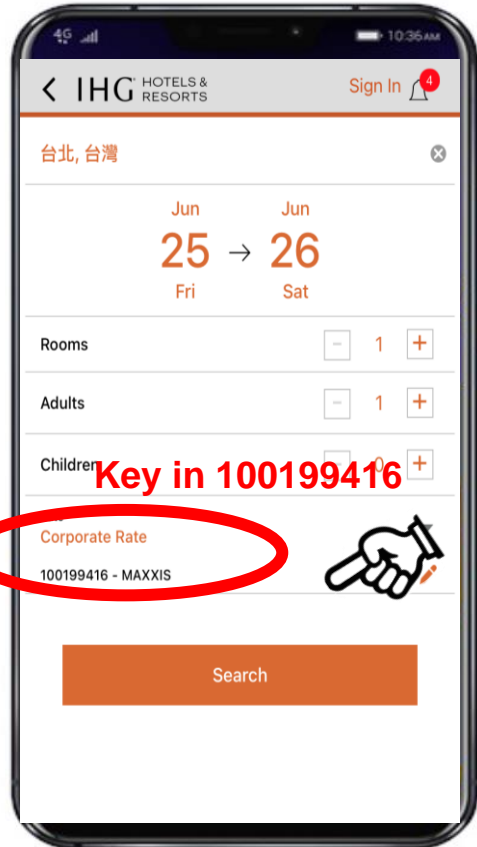

房型升等, 提早入住等  
ie. Room upgrade,  
Early check-in

會員專享房價  
Exclusive Room Rate

點數兌換獎勵  
Redeem Points  
for Rewards

免費住房, 航空哩程等  
ie. Award nights,  
Points for miles

了解更多會員權益  
More Information

連結官網即刻加入  
Join IHG Reward Club Now

Download the App

相關問題，掃描查詢並致電優悅會服務中心  
Contact Customer Care Centres for Help

# 使用企業代碼訂房 Use Corporate ID for Reservation

**MAXXIS**® 企業預訂代碼 100199416  
Corporate ID

24小時免付費電話訂房  
掃描查詢全球訂房中心電話  
Toll free number  
for worldwide reservation

使用APP訂房 (Book on IHG APP)

Key in 100199416

Choose hotel and guest room

點選進入官網訂房 Book on IHG.com :  
<https://www.ihg.com/hotels/tw/zh/reservation>

Destination\* Taipei  
Check In 25/06/2021  
Check Out 26/06/2021  
Search  
Adults 1  
Children 0  
Rooms 1  
Rate Preference Best Available \*\*  
Corporate ID 100199416  
IATA #  
\* Requires affiliation in the respective organisation.  
\*\* Best Available Rate Search does not include affiliation rates.  
Manage Reservations