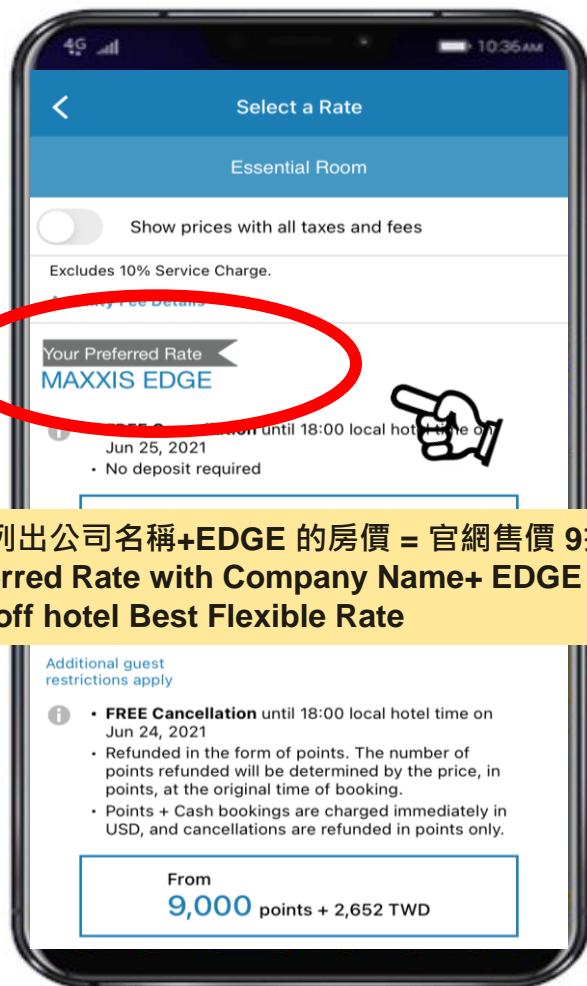

# 使用企業代碼訂房 Use Corporate ID for Reservation

**MAXXIS**® 企業預訂代碼 100199416  
Corporate ID

24小時免付費電話訂房  
掃描查詢全球訂房中心電話  
Toll free number  
for worldwide reservation

使用APP訂房 (Book on IHG APP)

Key in 100199416

Choose hotel and guest room

點選進入官網訂房 Book on IHG.com :  
<https://www.ihg.com/hotels/tw/zh/reservation>

Destination\* Taipei  
Check In 25/06/2021  
Check Out 26/06/2021  
Search  
Adults 1  
Children 0  
Rooms 1  
Rate Preference Best Available \*\*  
Corporate ID 100199416  
IATA #  
\* Requires affiliation in the respective organisation.  
\*\* Best Available Rate Search does not include affiliation rates.  
Manage Reservations

# 訂房溫馨小提示： Notes for Reservation

出現列出公司名稱+EDGE 的房價 = 官網售價 9折  
Preferred Rate with Company Name+ EDGE = 10% off hotel Best Flexible Rate

Taipei, Taiwan | 25/06/2021 - 26/06/2021 | 1 Guest | 1 Room Change Search