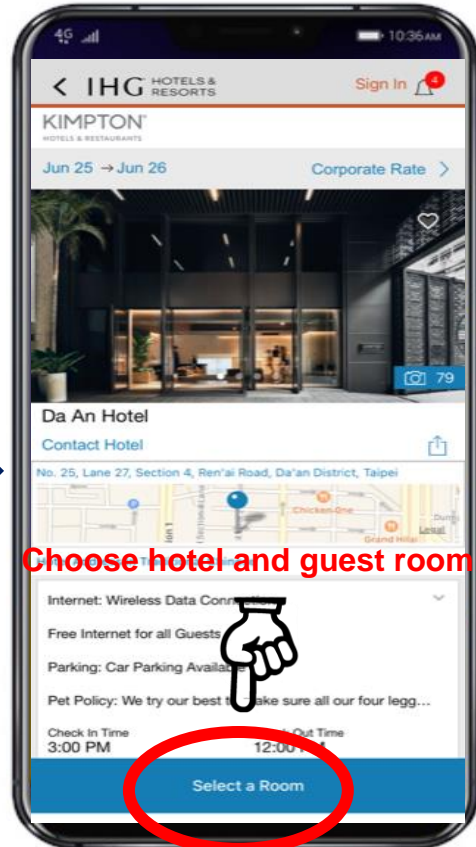

房型升等, 提早入住等  
ie. Room upgrade,  
Early check-in

會員專享房價  
Exclusive Room Rate

點數兌換獎勵  
Redeem Points  
for Rewards

免費住房, 航空哩程等  
ie. Award nights,  
Points for miles

了解更多會員權益  
More Information

連結官網即刻加入  
Join IHG Reward Club Now

# 使用企業代碼訂房 Use Corporate ID for Reservation

**MAXXIS**® 企業預訂代碼 100199416  
Corporate ID

24小時免付費電話訂房  
掃描查詢全球訂房中心電話  
Toll free number  
for worldwide reservation

使用APP訂房 (Book on IHG APP)

Key in 100199416

Choose hotel and guest room

點選進入官網訂房 Book on IHG.com :  
<https://www.ihg.com/hotels/tw/zh/reservation>

Destination\* Taipei  
Check In 25/06/2021  
Check Out 26/06/2021  
Search  
Adults 1  
Children 0  
Rooms 1  
Rate Preference Best Available \*\*  
Corporate ID 100199416  
IATA #  
\* Requires affiliation in the respective organisation.  
\*\* Best Available Rate Search does not include affiliation rates.  
Manage Reservations